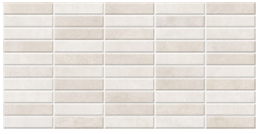

KOEN IVORY MATE 60X60 XS
G.69 | MATT | Neutrale Scherben

60x60 SI / 24"x24"

KOEN WHITE MATE 60X60 SI
G.66 | MATT | Neutrale Scherben

KOEN IVORY MATE 60X60 SI
G.66 | MATT | Neutrale Scherben

KOEN PEARL MATE 60X60 SI
G.66 | MATT | Neutrale Scherben

25x50 Xs Pb / 10"x20"

KOEN WHITE MATE 25x50 SL PB
G.114 | MATT | Weiss Scherbig

KOEN PEARL MATE 25x50 XS PB
G.114 | MATT | Weiss Scherbig

KOEN IVORY MATE 25x50 XS PB
G.114 | MATT | Weiss Scherbig

**KOEN DATE WARM MATE 25x50 XS
PB**
G.115 | MATT | Weiss Scherbig