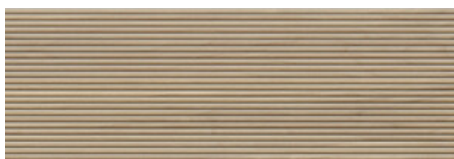

# Serie **Kie**

30x90 XS RC / 12"x36"

**30x90 Xs Rc / 12"x36"**

---

**KIE MAPLE MATE 30X90 XS RC**  
G.112 | MATT | Weiss Scherbig  
Begradigt.

**KIE OAK MATE 30X90 XS RC**  
G.112 | MATT | Weiss Scherbig  
Begradigt.

**KIE AMBER MATE 30X90 XS RC**  
G.112 | MATT | Weiss Scherbig  
Begradigt.