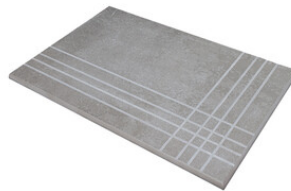

60x60 Xs / 24"x24"

WHITE MATE 60X60 Xs
G.69 | MATT | Neutrale Scherben

PEARL MATE 60X60 Xs
G.69 | MATT | Neutrale Scherben

IVORY MATE 60X60 Xs
G.69 | MATT | Neutrale Scherben

25x50 Xs Pb / 10"x20"

WHITE MATE 25x50 SL Pb
G.114 | MATT | Weiss Scherbig

PEARL MATE 25x50 Xs Pb
G.114 | MATT | Weiss Scherbig

IVORY MATE 25x50 Xs Pb
G.114 | MATT | Weiss Scherbig

DATE WARM MATE 25x50 XS PB
G.115 | MATT | Weiss Scherbig

DATE COLD MATE 25x50 XS PB
G.115 | MATT | Weiss Scherbig

Technische Stufe

Feinsteinzeug

**RODAPIÉ 7,5X60**
| 60X60 / 24"x24"**PELDAÑO ROMO 60X60**
| 60X60 / 24"x24"**PELDAÑO ANGULO ROMO 60X60**
| 60X60 / 24"x24"**PELDAÑO GRADONE RECTO 60X60**
| 60X60 / 24"x24"**PELDAÑO ANGULO GRADONE RECTO 60X60**
| 60X60 / 24"x24"