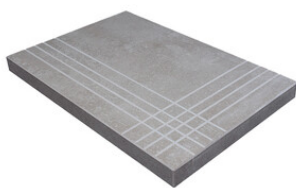

60x60 Xs / 24"x24"

WHITE MATE 60X60 Xs
G.69 | MATT | Neutrale Scherben

PEARL MATE 60X60 Xs
G.69 | MATT | Neutrale Scherben

IVORY MATE 60X60 Xs
G.69 | MATT | Neutrale Scherben

25x50 Xs Pb / 10"x20"

WHITE MATE 25x50 SL Pb
G.114 | MATT | Weiss Scherbig

PEARL MATE 25x50 Xs Pb
G.114 | MATT | Weiss Scherbig

IVORY MATE 25x50 Xs Pb
G.114 | MATT | Weiss Scherbig

DATE WARM MATE 25x50 XS PB
G.115 | MATT | Weiss Scherbig

DATE COLD MATE 25x50 XS PB
G.115 | MATT | Weiss Scherbig

Technische Stufe

Feinsteinzeug

**RODAPIÉ 7,5X60**
| 60X60 / 24"x24"**PELDAÑO ROMO 60X60**
| 60X60 / 24"x24"**PELDAÑO ANGULO ROMO 60X60**
| 60X60 / 24"x24"**PELDAÑO GRADONE RECTO 60X60**
| 60X60 / 24"x24"**PELDAÑO ANGULO GRADONE RECTO 60X60**
| 60X60 / 24"x24"