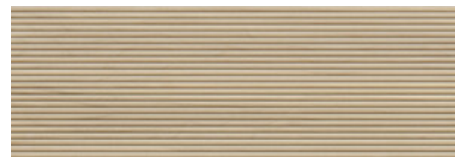

# Serie **Kie**

30x90 XS RC / 12"x36"

**30x90 Xs Rc / 12"x36"**

---

**MAPLE MATE 30X90 XS RC**  
G.112 | MATT | Weiss Scherbig  
Begradigt.

**OAK MATE 30X90 XS RC**  
G.112 | MATT | Weiss Scherbig  
Begradigt.

**AMBER MATE 30X90 XS RC**  
G.112 | MATT | Weiss Scherbig  
Begradigt.