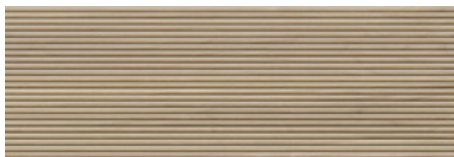

# Serie **Kie**

30x90 XS RC / 12"x36"

**30x90 Xs Rc / 12"x36"**

---

**MAPLE MATE 30X90 XS RC**  
G.112 | MATT | Weiss Scherbig  
Begradigt.

**OAK MATE 30X90 XS RC**  
G.112 | MATT | Weiss Scherbig  
Begradigt.

**AMBER MATE 30X90 XS RC**  
G.112 | MATT | Weiss Scherbig  
Begradigt.