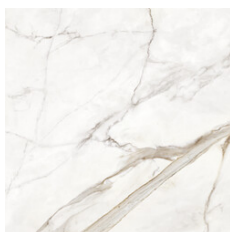

Serie **Freya**

60x60 SL / 24"x24"
25x50 XS PB / 10"x20"

60x60 SI / 24"x24"

FREYA WHITE MATE 60X60 XS
G.66 | MATT | Neutrale Scherben

FREYA GOLD MATE 60X60 XS
G.66 | MATT | Neutrale Scherben

25x50 Xs Pb / 10"x20"

**FREYA WHITE BRILLO 25x50 XS
PB**
G.114 | Glanz | Weiss Scherbig

FREYA GOLD BRILLO 25x50 XS PB
G.114 | Glanz | Weiss Scherbig

**FREYA LULA WHITE BRILLO 25x50
XS PB**
G.115 | Glanz | Weiss Scherbig

**FREYA LULA GOLD BRILLO 25x50
XS PB**
G.115 | Glanz | Weiss Scherbig