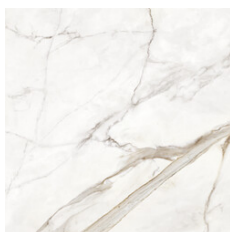

60x60 SI / 24"x24"

FREYA WHITE MATE 60X60 XS
G.66 | MATT | Neutrale Scherben

FREYA GOLD MATE 60X60 XS
G.66 | MATT | Neutrale Scherben

25x50 Xs Pb / 10"x20"

**FREYA WHITE BRILLO 25x50 XS
PB**
G.114 | Glanz | Weiss Scherbig