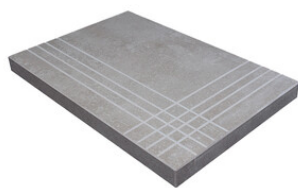

PELDAÑO ANGULO GRADONE RECTO 60X60
| 60X60 / 24"x24"