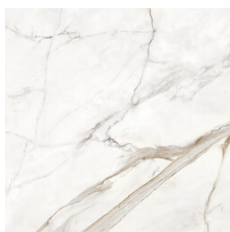

60x60 SI / 24"x24"

WHITE MATE 60X60 XS
G.66 | MATT | Neutrale Scherben

GOLD MATE 60X60 XS
G.66 | MATT | Neutrale Scherben

25x50 Xs Pb / 10"x20"

WHITE BRILLO 25x50 XS PB
G.114 | Glanz | Weiss Scherbig

GOLD BRILLO 25x50 XS PB
G.114 | Glanz | Weiss Scherbig