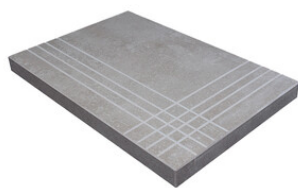

60x60 SI / 24"x24"

WHITE MATE 60X60 XS
G.66 | MATT | Neutrale Scherben

GOLD MATE 60X60 XS
G.66 | MATT | Neutrale Scherben

25x50 Xs Pb / 10"x20"

WHITE BRILLO 25x50 XS PB
G.114 | Glanz | Weiss Scherbig

GOLD BRILLO 25x50 XS PB
G.114 | Glanz | Weiss Scherbig

LULA WHITE BRILLO 25x50 XS PB
G.115 | Glanz | Weiss Scherbig

LULA GOLD BRILLO 25x50 XS PB
G.115 | Glanz | Weiss Scherbig

Technische Stufe

Feinsteinzeug

**RODAPIÉ 7,5X60**
| 60X60 / 24"x24"**PELDAÑO ROMO 60X60**
| 60X60 / 24"x24"**PELDAÑO ANGULO ROMO 60X60**
| 60X60 / 24"x24"**PELDAÑO GRADONE RECTO 60X60**
| 60X60 / 24"x24"**PELDAÑO ANGULO GRADONE RECTO 60X60**
| 60X60 / 24"x24"