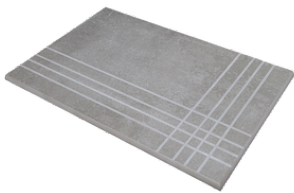

PELDAÑO ANGULO ROMO 60X60
| 60X60 / 24"x24"