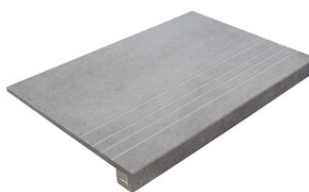

PELDAÑO GRADONE RECTO 30X60
| 30X60 / 12"x24"