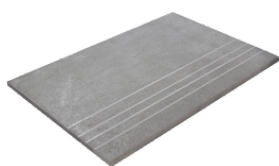

**DOLOMITE HEXAGON LARGE WHITE
MATE 28X33,5**
SP2054 | MATT |

**DOLOMITE HEXAGON LARGE IVORY
PULIDO 28X33,5**
SP2054 | Poliert |

**DOLOMITE HEXAGON LARGE IVORY
MATE 28X33,5**
SP2054 | MATT |

Technische Stufe

Feinsteinzeug

RODAPIÉ 10X120 PULIDO
| 120X120 / 48"x48"

RODAPIÉ 7,5X60
| 30X60 / 12"x24"

RODAPIÉ 7.5X60 PULIDO
| 30X60 / 12"x24"

RODAPIÉ 10X60
| 60X120 / 24"x48"

RODAPIÉ 10X60 PULIDO
| 60X120 / 24"x48"

PELDAÑO ROMO 30X60
| 30X60 / 12"x24"