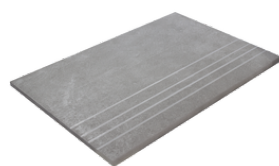

**DOLOMITE HEXAGON LARGE WHITE
MATE 28X33,5**
SP2054 | MATT |

**DOLOMITE HEXAGON LARGE IVORY
PULIDO 28X33,5**
SP2054 | Poliert |

**DOLOMITE HEXAGON LARGE IVORY
MATE 28X33,5**
SP2054 | MATT |

Technische Stufe

Feinsteinzeug

RODAPIÉ 10X120 PULIDO
| 120X120 / 48"x48"

RODAPIÉ 7,5X60
| 30X60 / 12"x24"

RODAPIÉ 7.5X60 PULIDO
| 30X60 / 12"x24"

RODAPIÉ 10X60
| 60X120 / 24"x48"

RODAPIÉ 10X60 PULIDO
| 60X120 / 24"x48"

PELDAÑO ROMO 30X60
| 30X60 / 12"x24"