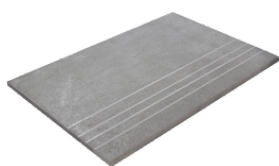

Technische Stufe

Feinsteinzeug

RODAPIÉ 10X120 PULIDO
| 120X120 / 48"x48"

RODAPIÉ 7,5X60
| 30X60 / 12"x24"

RODAPIÉ 7.5X60 PULIDO
| 30X60 / 12"x24"

RODAPIÉ 10X60
| 60X120 / 24"x48"

RODAPIÉ 10X60 PULIDO
| 60X120 / 24"x48"

PELDAÑO ROMO 30X60
| 30X60 / 12"x24"