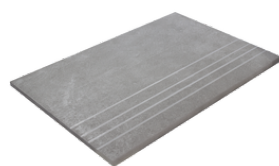

PELDAÑO ROMO 60X120
| 60X120 / 24"x48"