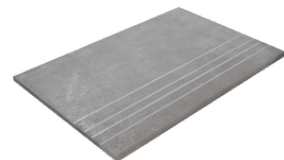

Technische Stufe

Feinsteinzeug

RODAPIÉ 10X60
| 60X120 / 24"x48"

RODAPIÉ 7,5X60
| 60X60 / 24"x24"

RODAPIÉ 11X90
| 90X90 / 36"x36"

PELDAÑO ROMO 60X120
| 60X120 / 24"x48"