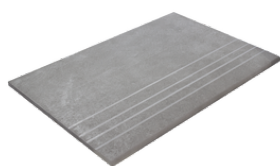

PELDAÑO ROMO 60X60
| 60X60 / 24"x24"