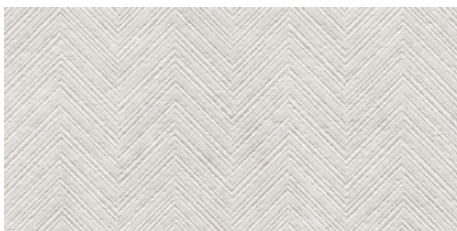

BORNEO MAX SAND MATE 60x120 RC MAX
G.5089 | MATT | Eingefärbtes Feinsteinzeug
Begradigt.

60x120 Xs Rc / 24"x48"

BORNEO WHITE MATE 60x120 XS RC PB
G.182 | MATT | Weiss Scherbig
Begradigt.

BORNEO SAND MATE 60x120 XS RC PB
G.182 | MATT | Weiss Scherbig
Begradigt.

BORNEO PEARL MATE 60x120 XS RC PB
G.182 | MATT | Weiss Scherbig
Begradigt.

BORNEO ARROW WHITE MATE 60x120 XS RC PB
G.183 | MATT | Weiss Scherbig
Begradigt.

BORNEO ARROW SAND MATE 60x120 XS RC PB
G.183 | MATT | Weiss Scherbig
Begradigt.