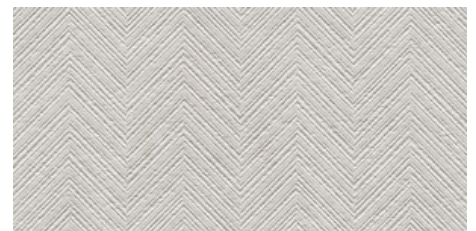

BORNEO PEARL MATE 60x120 XS RC PB
G.182 | MATT | Weiss Scherbig
Begradigt.

BORNEO ARROW WHITE MATE 60x120 XS RC PB
G.183 | MATT | Weiss Scherbig
Begradigt.

BORNEO ARROW SAND MATE 60x120 XS RC PB
G.183 | MATT | Weiss Scherbig
Begradigt.