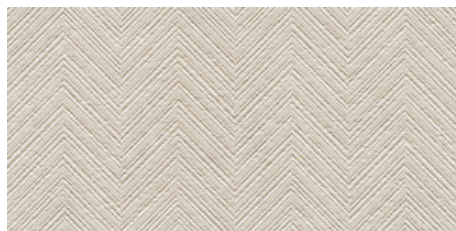

BORNEO PEARL MATE 60x120 XS RC PB
G.182 | MATT | Weiss Scherbig
Begradigt.

BORNEO ARROW WHITE MATE 60x120 XS RC PB
G.183 | MATT | Weiss Scherbig
Begradigt.

BORNEO ARROW SAND MATE 60x120 XS RC PB
G.183 | MATT | Weiss Scherbig
Begradigt.