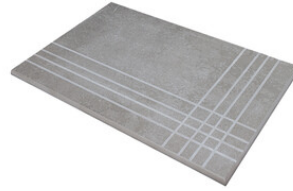

Serie **Awan**

30x120 XS / 12"x48"

30x120 Xs / 12"x48"

AWAN MAPLE MATE 30X120 XS
G.75 | MATT | Neutrale Scherben

AWAN OAK MATE 30X120 XS
G.75 | MATT | Neutrale Scherben

AWAN WALNUT MATE 30X120 XS
G.75 | MATT | Neutrale Scherben

AWAN ELM MATE 30X120 XS
G.75 | MATT | Neutrale Scherben

Technische Stufe

Feinsteinzeug

RODAPIÉ 10X60
| 30X120 / 12"x48"

PELDAÑO ROMO 30X120
| 30X120 / 12"x48"

PELDAÑO ANGULO ROMO 30X120
| 30X120 / 12"x48"

PELDAÑO GRADONE RECTO 30X120
| 30X120 / 12"x48"

PELDAÑO ANGULO GRADONE RECTO 30X120
| 30X120 / 12"x48"

Fotogallerie