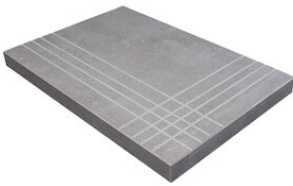

Serie **Awan**

30x120 XS / 12"x48"

30x120 Xs / 12"x48"

AWAN MAPLE MATE 30X120 XS
G.75 | MATT | Neutrale Scherben

AWAN OAK MATE 30X120 XS
G.75 | MATT | Neutrale Scherben

AWAN WALNUT MATE 30X120 XS
G.75 | MATT | Neutrale Scherben

AWAN ELM MATE 30X120 XS
G.75 | MATT | Neutrale Scherben

Technische Stufe

Feinsteinzeug

RODAPIÉ 10X60
| 30X120 / 12"x48"

PELDAÑO ROMO 30X120
| 30X120 / 12"x48"

PELDAÑO ANGULO ROMO 30X120
| 30X120 / 12"x48"

PELDAÑO GRADONE RECTO 30X120
| 30X120 / 12"x48"

PELDAÑO ANGULO GRADONE RECTO 30X120
| 30X120 / 12"x48"

Fotogallerie