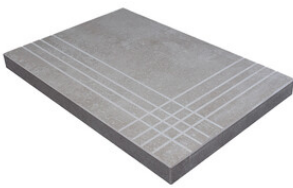

Serie **Awan**

30x120 XS / 12"x48"

30x120 Xs / 12"x48"

AWAN MAPLE MATE 30X120 XS
G.75 | MATT | Neutrale Scherben

AWAN OAK MATE 30X120 XS
G.75 | MATT | Neutrale Scherben

AWAN WALNUT MATE 30X120 XS
G.75 | MATT | Neutrale Scherben

AWAN ELM MATE 30X120 XS
G.75 | MATT | Neutrale Scherben

Technische Stufe

Feinsteinzeug

RODAPIÉ 10X60
| 30X120 / 12"x48"

PELDAÑO ROMO 30X120
| 30X120 / 12"x48"

PELDAÑO ANGULO ROMO 30X120
| 30X120 / 12"x48"

PELDAÑO GRADONE RECTO 30X120
| 30X120 / 12"x48"

PELDAÑO ANGULO GRADONE RECTO 30X120
| 30X120 / 12"x48"

Fotogallerie