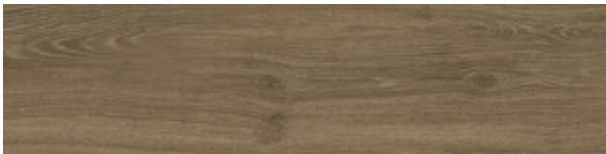

Serie **Awan**

30x120 XS / 12"x48"

30x120 Xs / 12"x48"

AWAN MAPLE MATE 30X120 XS
G.75 | MATT | Neutrale Scherben

AWAN OAK MATE 30X120 XS
G.75 | MATT | Neutrale Scherben

AWAN WALNUT MATE 30X120 XS
G.75 | MATT | Neutrale Scherben

AWAN ELM MATE 30X120 XS
G.75 | MATT | Neutrale Scherben

Technische Stufe

Feinsteinzeug

RODAPIÉ 10X60
| 30X120 / 12"x48"

PELDAÑO ROMO 30X120
| 30X120 / 12"x48"

PELDAÑO ANGULO ROMO 30X120
| 30X120 / 12"x48"

PELDAÑO GRADONE RECTO 30X120
| 30X120 / 12"x48"