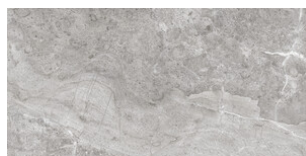

Serie **Arienne**

60x60 SL / 24"x24"

60x60 XS / 24"x24"

30x60 / 12"x24"

60x60 SI / 24"x24"

ARIANNE ALMOND MATE 60X60 SL
G.66 | MATT | Neutrale Scherben

ARIANNE PEARL MATE 60X60 SL
G.66 | MATT | Neutrale Scherben

60x60 Xs / 24"x24"

ARIANNE ALMOND MATE 60X60 XS
G.69 | MATT | Neutrale Scherben

ARIANNE PEARL MATE 60X60 XS
G.69 | MATT | Neutrale Scherben

30x60 / 12"x24"

ARIANNE ALMOND MATE 30x60
G.74 | MATT | Weiss Scherbig

ARIANNE PEARL MATE 30x60
G.74 | MATT | Weiss Scherbig

**ARIANNE SILICA ALMOND MATE
30x60**
G.73 | MATT | Weiss Scherbig

ARIANNE SILICA PEARL MATE

30x60

G.73 | MATT | Weiss Scherbig

Technische Stufe

Feinsteinzeug