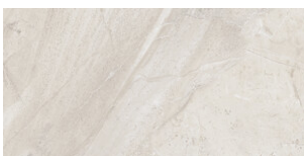

Serie **Arienne**

60x60 SL / 24"x24"

60x60 XS / 24"x24"

30x60 / 12"x24"

60x60 SI / 24"x24"

ARIANNE ALMOND MATE 60X60 SL
G.66 | MATT | Neutrale Scherben

ARIANNE PEARL MATE 60X60 SL
G.66 | MATT | Neutrale Scherben

60x60 Xs / 24"x24"

ARIANNE ALMOND MATE 60X60 XS
G.69 | MATT | Neutrale Scherben

ARIANNE PEARL MATE 60X60 XS
G.69 | MATT | Neutrale Scherben

30x60 / 12"x24"

ARIANNE ALMOND MATE 30x60
G.74 | MATT | Weiss Scherbig

ARIANNE PEARL MATE 30x60
G.74 | MATT | Weiss Scherbig

**ARIANNE SILICA ALMOND MATE
30x60**
G.73 | MATT | Weiss Scherbig

ARIANNE SILICA PEARL MATE

30x60

G.73 | MATT | Weiss Scherbig

Technische Stufe

Feinsteinzeug