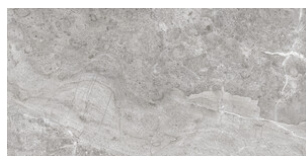

Serie **Arienne**

60x60 XS / 24"x24"

60x60 SL / 24"x24"

30x60 / 12"x24"

60x60 Xs / 24"x24"

ARIANNE ALMOND MATE 60X60 XS
G.69 | MATT | Neutrale Scherben

ARIANNE PEARL MATE 60X60 XS
G.69 | MATT | Neutrale Scherben

60x60 SI / 24"x24"

ARIANNE ALMOND MATE 60X60 SL
G.66 | MATT | Neutrale Scherben

ARIANNE PEARL MATE 60X60 SL
G.66 | MATT | Neutrale Scherben

30x60 / 12"x24"

ARIANNE ALMOND MATE 30x60
G.74 | MATT | Weiss Scherbig

ARIANNE PEARL MATE 30x60
G.74 | MATT | Weiss Scherbig

**ARIANNE SILICA ALMOND MATE
30x60**
G.73 | MATT | Weiss Scherbig

ARIANNE SILICA PEARL MATE

30x60

G.73 | MATT | Weiss Scherbig

Technische Stufe

Feinsteinzeug