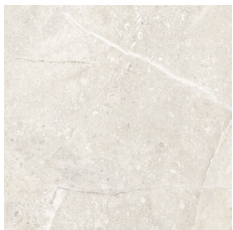

Serie **Arienne**

60x60 XS / 24"x24"

60x60 SL / 24"x24"

30x60 / 12"x24"

60x60 Xs / 24"x24"

ARIANNE ALMOND MATE 60X60 XS
G.69 | MATT | Neutrale Scherben

ARIANNE PEARL MATE 60X60 XS
G.69 | MATT | Neutrale Scherben

60x60 SI / 24"x24"

ARIANNE ALMOND MATE 60X60 SL
G.66 | MATT | Neutrale Scherben

ARIANNE PEARL MATE 60X60 SL
G.66 | MATT | Neutrale Scherben

30x60 / 12"x24"

ARIANNE ALMOND MATE 30x60
G.74 | MATT | Weiss Scherbig