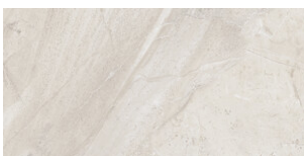

# Serie **Arienne**

60x60 SL / 24"x24"

60x60 XS / 24"x24"

30x60 / 12"x24"

---

**60x60 SI / 24"x24"**

---

**ARIANNE ALMOND MATE 60X60 SL**  
G.66 | MATT | Neutrale Scherben

**ARIANNE PEARL MATE 60X60 SL**  
G.66 | MATT | Neutrale Scherben

---

**60x60 Xs / 24"x24"**

---

**ARIANNE ALMOND MATE 60X60 XS**  
G.69 | MATT | Neutrale Scherben

**ARIANNE PEARL MATE 60X60 XS**  
G.69 | MATT | Neutrale Scherben

---

**30x60 / 12"x24"**

---

**ARIANNE ALMOND MATE 30x60**  
G.74 | MATT | Weiss Scherbig

**ARIANNE PEARL MATE 30x60**  
G.74 | MATT | Weiss Scherbig

**ARIANNE SILICA ALMOND MATE  
30x60**  
G.73 | MATT | Weiss Scherbig

**ARIANNE SILICA PEARL MATE**

**30x60**

G.73 | MATT | Weiss Scherbig

---

**Technische Stufe**

---

Feinsteinzeug

---