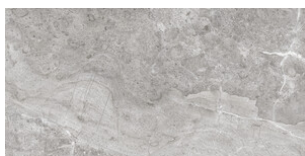

**ARIANNE PEARL MATE 60X60 SL**  
G.66 | MATT | Neutrale Scherben

---

**60x60 Xs / 24"x24"**

---

**ARIANNE ALMOND MATE 60X60 XS**  
G.69 | MATT | Neutrale Scherben

**ARIANNE PEARL MATE 60X60 XS**  
G.69 | MATT | Neutrale Scherben

---

**30x60 / 12"x24"**

---

**ARIANNE ALMOND MATE 30x60**  
G.74 | MATT | Weiss Scherbig

**ARIANNE PEARL MATE 30x60**  
G.74 | MATT | Weiss Scherbig

**ARIANNE SILICA ALMOND MATE  
30x60**  
G.73 | MATT | Weiss Scherbig

**ARIANNE SILICA PEARL MATE**

**30x60**

G.73 | MATT | Weiss Scherbig

---

**Technische Stufe**

---

Feinsteinzeug

---