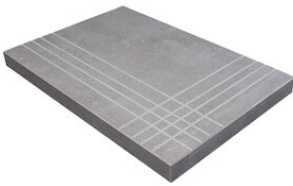

cifre
cerámica

Serie Adena

30x120 XS / 12"x48"

30x120 Xs / 12"x48"

ADENA MAPLE MATE 30X120 XS
G.75 | MATT | Neutrale Scherben

ADENA OAK MATE 30X120 XS
G.75 | MATT | Neutrale Scherben

ADENA WALNUT MATE 30X120 XS
G.75 | MATT | Neutrale Scherben

ADENA HONEY MATE 30X120 XS
G.75 | MATT | Neutrale Scherben

ADENA GREY MATE 30X120 XS
G.75 | MATT | Neutrale Scherben

Technische Stufe

Feinsteinzeug

RODAPIÉ 10X60
| 30X120 / 12"x48"

PELDAÑO ROMO 30X120
| 30X120 / 12"x48"

PELDAÑO ANGULO ROMO 30X120
| 30X120 / 12"x48"

PELDAÑO GRADONE RECTO 30X120
| 30X120 / 12"x48"

PELDAÑO ANGULO GRADONE RECTO 30X120
| 30X120 / 12"x48"

Fotogallerie