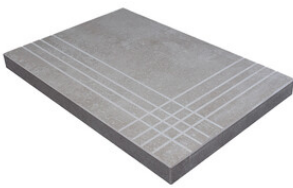

cifre
cerámica

Serie Adena

30x120 XS / 12"x48"

30x120 Xs / 12"x48"

ADENA MAPLE MATE 30X120 XS
G.75 | MATT | Neutrale Scherben

ADENA OAK MATE 30X120 XS
G.75 | MATT | Neutrale Scherben

ADENA WALNUT MATE 30X120 XS
G.75 | MATT | Neutrale Scherben

ADENA HONEY MATE 30X120 XS
G.75 | MATT | Neutrale Scherben

ADENA GREY MATE 30X120 XS
G.75 | MATT | Neutrale Scherben

Technische Stufe

Feinsteinzeug

RODAPIÉ 10X60
| 30X120 / 12"x48"

PELDAÑO ROMO 30X120
| 30X120 / 12"x48"

PELDAÑO ANGULO ROMO 30X120
| 30X120 / 12"x48"

PELDAÑO GRADONE RECTO 30X120
| 30X120 / 12"x48"

PELDAÑO ANGULO GRADONE RECTO 30X120
| 30X120 / 12"x48"

Fotogallerie