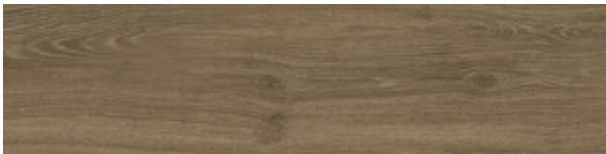

Serie **Awan**

30x120 XS / 12"x48"

30x120 Xs / 12"x48"

MAPLE MATE 30X120 XS
G.75 | MATT | Neutrale Scherben

OAK MATE 30X120 XS
G.75 | MATT | Neutrale Scherben

WALNUT MATE 30X120 XS
G.75 | MATT | Neutrale Scherben

ELM MATE 30X120 XS
G.75 | MATT | Neutrale Scherben

Technische Stufe

Feinsteinzeug

RODAPIÉ 10X60
| 30X120 / 12"x48"

PELDAÑO ROMO 30X120
| 30X120 / 12"x48"

PELDAÑO ANGULO ROMO 30X120
| 30X120 / 12"x48"

PELDAÑO GRADONE RECTO 30X120
| 30X120 / 12"x48"