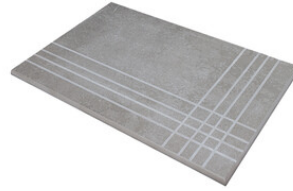

Serie **Awan**

30x120 XS / 12"x48"

30x120 Xs / 12"x48"

MAPLE MATE 30X120 XS
G.75 | MATT | Neutrale Scherben

OAK MATE 30X120 XS
G.75 | MATT | Neutrale Scherben

WALNUT MATE 30X120 XS
G.75 | MATT | Neutrale Scherben

ELM MATE 30X120 XS
G.75 | MATT | Neutrale Scherben

Technische Stufe

Feinsteinzeug

RODAPIÉ 10X60
| 30X120 / 12"x48"

PELDAÑO ROMO 30X120
| 30X120 / 12"x48"

PELDAÑO ANGULO ROMO 30X120
| 30X120 / 12"x48"

PELDAÑO GRADONE RECTO 30X120
| 30X120 / 12"x48"

PELDAÑO ANGULO GRADONE RECTO 30X120
| 30X120 / 12"x48"

Fotogallerie