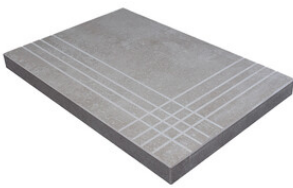

Serie **Awan**

30x120 XS / 12"x48"

30x120 Xs / 12"x48"

MAPLE MATE 30X120 XS
G.75 | MATT | Neutrale Scherben

OAK MATE 30X120 XS
G.75 | MATT | Neutrale Scherben

WALNUT MATE 30X120 XS
G.75 | MATT | Neutrale Scherben

ELM MATE 30X120 XS
G.75 | MATT | Neutrale Scherben

Technische Stufe

Feinsteinzeug

RODAPIÉ 10X60
| 30X120 / 12"x48"

PELDAÑO ROMO 30X120
| 30X120 / 12"x48"

PELDAÑO ANGULO ROMO 30X120
| 30X120 / 12"x48"

PELDAÑO GRADONE RECTO 30X120
| 30X120 / 12"x48"

PELDAÑO ANGULO GRADONE RECTO 30X120
| 30X120 / 12"x48"

Fotogallerie