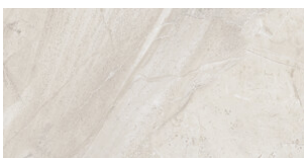

# Serie **Arienne**

60x60 XS / 24"x24"

60x60 SL / 24"x24"

30x60 / 12"x24"

---

**60x60 Xs / 24"x24"**

---

**ALMOND MATE 60X60 XS**  
G.69 | MATT | Neutrale Scherben

**PEARL MATE 60X60 XS**  
G.69 | MATT | Neutrale Scherben

---

**60x60 Sl / 24"x24"**

---

**ALMOND MATE 60X60 SL**  
G.66 | MATT | Neutrale Scherben

**PEARL MATE 60X60 SL**  
G.66 | MATT | Neutrale Scherben

---

**30x60 / 12"x24"**

---

**ALMOND MATE 30x60**  
G.74 | MATT | Weiss Scherbig

**PEARL MATE 30x60**  
G.74 | MATT | Weiss Scherbig

**SILICA ALMOND MATE 30x60**  
G.73 | MATT | Weiss Scherbig

**SILICA PEARL MATE 30x60**  
G.73 | MATT | Weiss Scherbig