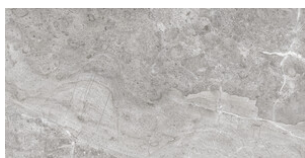

Serie **Arienne**

60x60 XS / 24"x24"

60x60 SL / 24"x24"

30x60 / 12"x24"

60x60 Xs / 24"x24"

ALMOND MATE 60X60 XS
G.69 | MATT | Neutrale Scherben

PEARL MATE 60X60 XS
G.69 | MATT | Neutrale Scherben

60x60 SI / 24"x24"

ALMOND MATE 60X60 SI
G.66 | MATT | Neutrale Scherben

PEARL MATE 60X60 SI
G.66 | MATT | Neutrale Scherben

30x60 / 12"x24"

ALMOND MATE 30x60
G.74 | MATT | Weiss Scherbig

PEARL MATE 30x60
G.74 | MATT | Weiss Scherbig

SILICA ALMOND MATE 30x60
G.73 | MATT | Weiss Scherbig

SILICA PEARL MATE 30x60
G.73 | MATT | Weiss Scherbig

Technische Stufe

Feinsteinzeug

RODAPIÉ 7,5X60
| 60X60 / 24"x24"

PELDAÑO ROMO 60X60
| 60X60 / 24"x24"