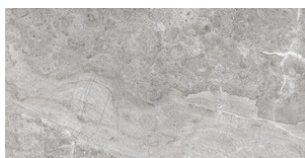

# Serie **Arienne**

60x60 XS / 24"x24"

60x60 SL / 24"x24"

30x60 / 12"x24"

---

**60x60 Xs / 24"x24"**

---

**ALMOND MATE 60X60 XS**  
G.69 | MATT | Neutrale Scherben

**PEARL MATE 60X60 XS**  
G.69 | MATT | Neutrale Scherben

---

**60x60 Sl / 24"x24"**

---

**ALMOND MATE 60X60 SL**  
G.66 | MATT | Neutrale Scherben

**PEARL MATE 60X60 SL**  
G.66 | MATT | Neutrale Scherben

---

**30x60 / 12"x24"**

---

**ALMOND MATE 30x60**  
G.74 | MATT | Weiss Scherbig

**PEARL MATE 30x60**  
G.74 | MATT | Weiss Scherbig

**SILICA ALMOND MATE 30x60**  
G.73 | MATT | Weiss Scherbig

**SILICA PEARL MATE 30x60**  
G.73 | MATT | Weiss Scherbig