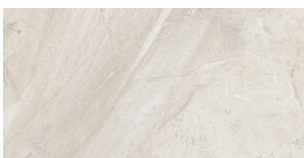

Serie **Arienne**

60x60 XS / 24"x24"

60x60 SL / 24"x24"

30x60 / 12"x24"

60x60 Xs / 24"x24"

ALMOND MATE 60X60 XS
G.69 | MATT | Neutrale Scherben

PEARL MATE 60X60 XS
G.69 | MATT | Neutrale Scherben

60x60 SI / 24"x24"

ALMOND MATE 60X60 SI
G.66 | MATT | Neutrale Scherben

PEARL MATE 60X60 SI
G.66 | MATT | Neutrale Scherben

30x60 / 12"x24"

ALMOND MATE 30x60
G.74 | MATT | Weiss Scherbig

PEARL MATE 30x60
G.74 | MATT | Weiss Scherbig