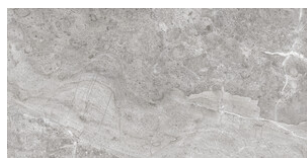

Serie **Arienne**

60x60 SL / 24"x24"

60x60 XS / 24"x24"

30x60 / 12"x24"

60x60 SI / 24"x24"

ALMOND MATE 60X60 SL
G.66 | MATT | Neutrale Scherben

PEARL MATE 60X60 SL
G.66 | MATT | Neutrale Scherben

60x60 Xs / 24"x24"

ALMOND MATE 60X60 Xs
G.69 | MATT | Neutrale Scherben

PEARL MATE 60X60 Xs
G.69 | MATT | Neutrale Scherben

30x60 / 12"x24"

ALMOND MATE 30x60
G.74 | MATT | Weiss Scherbig

PEARL MATE 30x60
G.74 | MATT | Weiss Scherbig

SILICA ALMOND MATE 30x60
G.73 | MATT | Weiss Scherbig

SILICA PEARL MATE 30x60
G.73 | MATT | Weiss Scherbig

Technische Stufe

Feinsteinzeug

RODAPIÉ 7,5X60
| 60X60 / 24"x24"

PELDAÑO ROMO 60X60
| 60X60 / 24"x24"