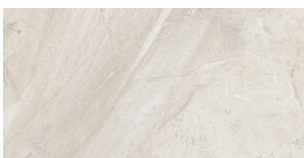

Serie **Arienne**

60x60 SL / 24"x24"

60x60 XS / 24"x24"

30x60 / 12"x24"

60x60 SI / 24"x24"

ALMOND MATE 60X60 SL
G.66 | MATT | Neutrale Scherben

PEARL MATE 60X60 SL
G.66 | MATT | Neutrale Scherben

60x60 Xs / 24"x24"

ALMOND MATE 60X60 Xs
G.69 | MATT | Neutrale Scherben

PEARL MATE 60X60 Xs
G.69 | MATT | Neutrale Scherben

30x60 / 12"x24"

ALMOND MATE 30x60
G.74 | MATT | Weiss Scherbig

PEARL MATE 30x60
G.74 | MATT | Weiss Scherbig