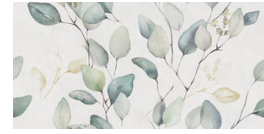

LIPRA WHITE MATE 25x50 XS PB
G.115 | MATT | Weiss Scherbig