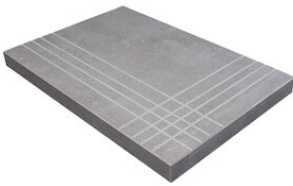

cifre
cerámica

Serie Adena

30x120 XS / 12"x48"

30x120 Xs / 12"x48"

MAPLE MATE 30X120 XS
G.75 | MATT | Neutrale Scherben

OAK MATE 30X120 XS
G.75 | MATT | Neutrale Scherben

WALNUT MATE 30X120 XS
G.75 | MATT | Neutrale Scherben

HONEY MATE 30X120 XS
G.75 | MATT | Neutrale Scherben

GREY MATE 30X120 XS
G.75 | MATT | Neutrale Scherben

Technische Stufe

Feinsteinzeug

RODAPIÉ 10X60
| 30X120 / 12"x48"

PELDAÑO ROMO 30X120
| 30X120 / 12"x48"

PELDAÑO ANGULO ROMO 30X120
| 30X120 / 12"x48"

PELDAÑO GRADONE RECTO 30X120
| 30X120 / 12"x48"

PELDAÑO ANGULO GRADONE RECTO 30X120
| 30X120 / 12"x48"

Fotogallerie