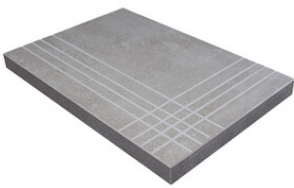

cifre
cerámica

Serie Adena

30x120 XS / 12"x48"

30x120 Xs / 12"x48"

MAPLE MATE 30X120 XS
G.75 | MATT | Neutrale Scherben

OAK MATE 30X120 XS
G.75 | MATT | Neutrale Scherben

WALNUT MATE 30X120 XS
G.75 | MATT | Neutrale Scherben

HONEY MATE 30X120 XS
G.75 | MATT | Neutrale Scherben

GREY MATE 30X120 XS
G.75 | MATT | Neutrale Scherben

Technische Stufe

Feinsteinzeug

RODAPIÉ 10X60
| 30X120 / 12"x48"

PELDAÑO ROMO 30X120
| 30X120 / 12"x48"

PELDAÑO ANGULO ROMO 30X120
| 30X120 / 12"x48"

PELDAÑO GRADONE RECTO 30X120
| 30X120 / 12"x48"

PELDAÑO ANGULO GRADONE RECTO 30X120
| 30X120 / 12"x48"

Fotogallerie