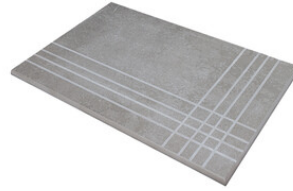

cifre
cerámica

Serie Adena

30x120 XS / 12"x48"

30x120 Xs / 12"x48"

MAPLE MATE 30X120 XS
G.75 | MATT | Neutrale Scherben

OAK MATE 30X120 XS
G.75 | MATT | Neutrale Scherben

WALNUT MATE 30X120 XS
G.75 | MATT | Neutrale Scherben

HONEY MATE 30X120 XS
G.75 | MATT | Neutrale Scherben

GREY MATE 30X120 XS
G.75 | MATT | Neutrale Scherben

Technische Stufe

Feinsteinzeug

RODAPIÉ 10X60
| 30X120 / 12"x48"

PELDAÑO ROMO 30X120
| 30X120 / 12"x48"

PELDAÑO ANGULO ROMO 30X120
| 30X120 / 12"x48"

PELDAÑO GRADONE RECTO 30X120
| 30X120 / 12"x48"

PELDAÑO ANGULO GRADONE RECTO 30X120
| 30X120 / 12"x48"

Fotogallerie